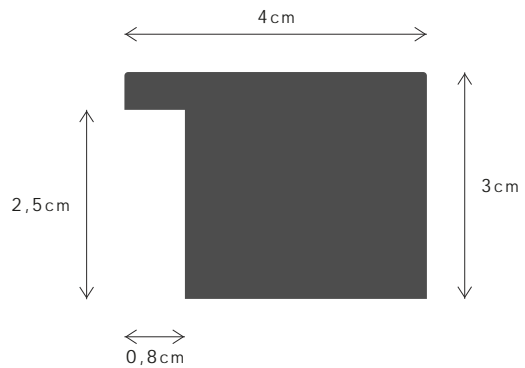

PERFIL / PROFILE

099553

LINHA / LINE

TERRA 40X30

DESCRIÇÃO / DESCRIPTION

Perfil produzido em madeira pinho juntado. / Profile produced in finger joint pine wood.