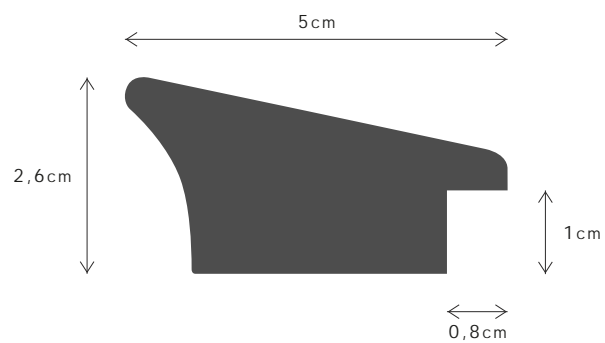

PERFIL / PROFILE

099513

LINHA / LINE

DECLIVE

DESCRIÇÃO / DESCRIPTION

Perfil produzido em madeira pinho juntado. / Profile produced in finger joint pine wood.