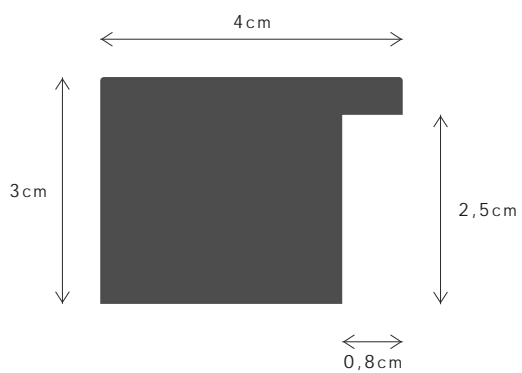

PERFIL / PROFILE

099553

LINHA / LINE

TERRA 40X30

DESCRIÇÃO / DESCRIPTION

Perfil produzido em madeira pinho juntado. / Profile produced in finger joint pine wood.